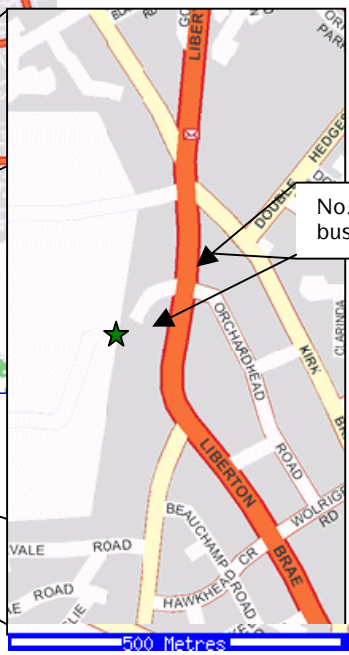

Map: Edinburgh Centre for Carbon Management

Location: ECCM, 18F Liberton Brae, Tower Mains Studios (★),

Tel: 0131 6665070

No. 7 and 37 bus stop