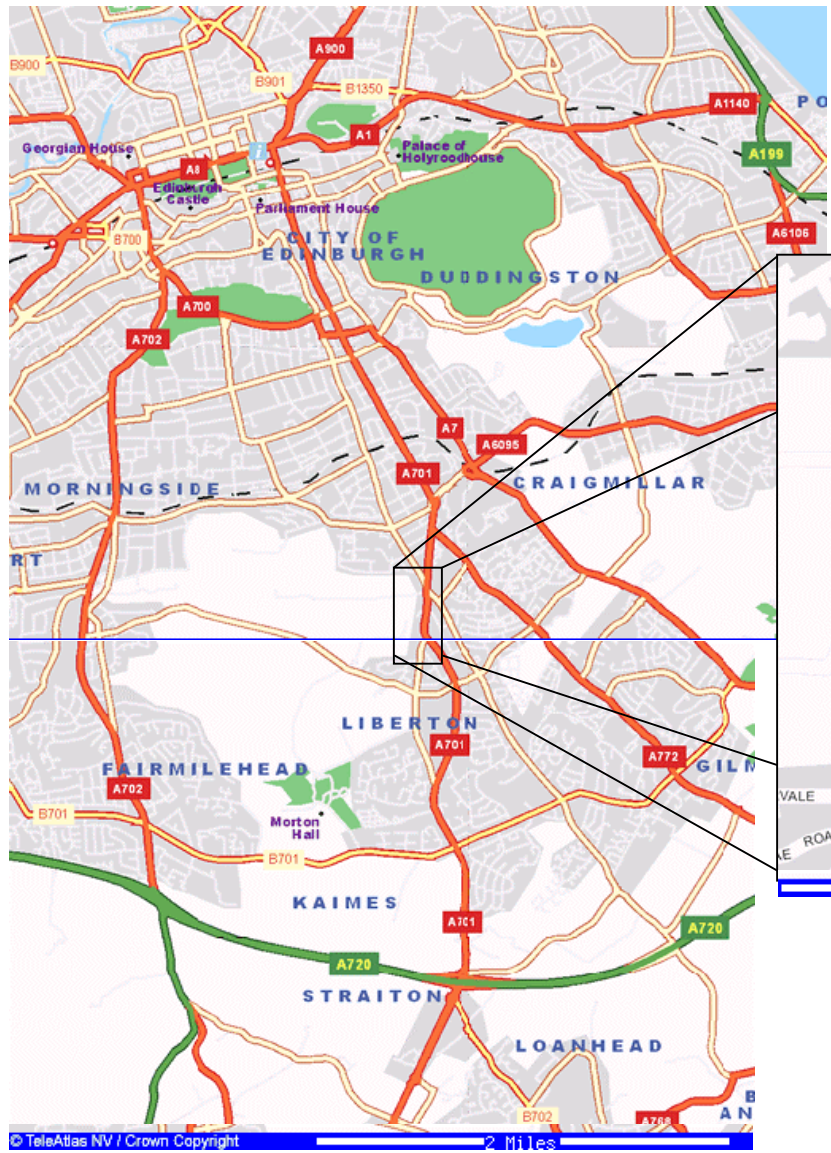

Map: Edinburgh Centre for Carbon Management

Location: ECCM, 18F Liberton Brae, Tower Mains Studios (★),

Tel: 0131 6665070

No. 7 and 37 bus stop